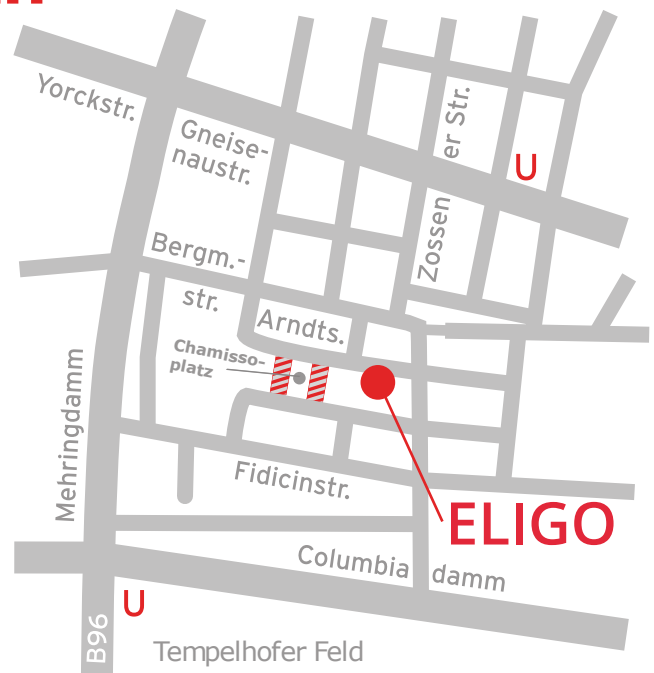

How to find us in Berlin

By public transport

Coming by train?

Hauptbahnhof (Main Station):

Take any S-Bahn travelling east and get off at *S + U Friedrichstraße*. Change to the underground U6 for Alt-Mariendorf and get off at *Platz der Luftbrücke*. From there walk (approx. 10 min.) or take the 248 bus for Alexanderplatz getting off at *Jüterbogener Straße*.

Tegel (TXF) Airport:

Take the 109 bus or X9 bus for Zoologischer Garten and get off at *Jakob-Kaiser-Platz*. Change to the underground U7 for Rudow and get off at *Gneisenaustraße*.

To continue see the directions from Schönefeld (SXF) Airport above.

Key

 Underground station

 Parking recommendation (Chamissoplatz)

By car

A2 from Hannover or A9 from Leipzig/Nürnberg:

At the Potsdam interchange or Werder interchange take autobahn A10 (Berliner Ring) heading for Dresden. At the Nuthetal interchange take the A115 heading for Berlin Zentrum. At the Funkturm interchange take the A100 city autobahn for Wilmersdorf/Schönefeld.

At the exit Tempelhofer Damm turn left for Berlin Kreuzberg, pass Tempelhofer Feld, and go straight ahead for approx. 1 km. Turn right into Bergmannstraße, then take the second on the right (Nostitzstraße), which then becomes Arndtstraße.