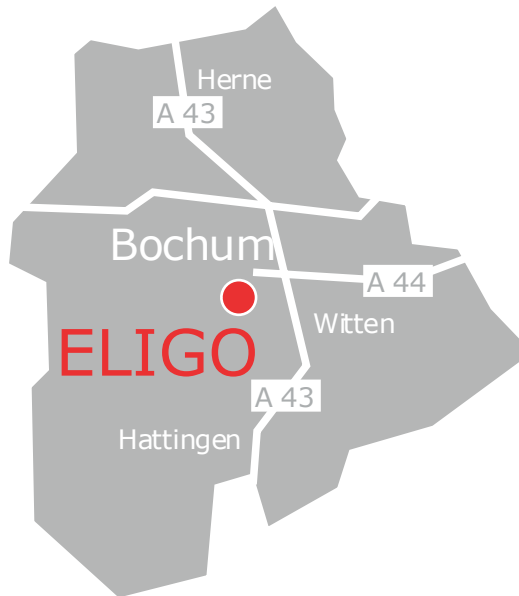

How to find us in Bochum

By public transport

By bus

From Bochum Hauptbahnhof (main station) take the bus line 356 in the direction of Ruhr-Universität and get off at Am Erlenkamp (12 bus stops, approx. 17 minutes travel time). At the bus stop, bear right in the direction of Schadowstraße and cross the street to the other side of Markstraße. You will reach ELIGO after a 240-meter walk.

By subway

From Bochum Hauptbahnhof (main station) take the U 35 for Bochum-Querenburg and get off at Markstraße (5 stops, approx. 7 minutes travel time). The walk to ELIGO takes approx. additional 12 minutes. At the stop, turn right and walk in the direction of Markstraße. Then cross to the right side of the street. You will reach ELIGO after 1.1 km.

By car

Coming from the autobahn (highway):

You can reach us via the autobahn A 43 from either direction by taking the exit Bochum-Querenburg/Ruhr-Universität. Then follow Universitätsstraße heading for Zentrum until you reach the exit Bochum-Steinkuhl (approx. 4 km). Turn left into Markstraße and take the 2nd exit at the roundabout. ELIGO is located on the right side of the street.

Coming from the city centre:

Follow Universitätsstraße, then take the exit Bochum-Steinkuhl, turn left into Markstraße and take the 2nd exit at the roundabout. ELIGO is located on the right side of the street.